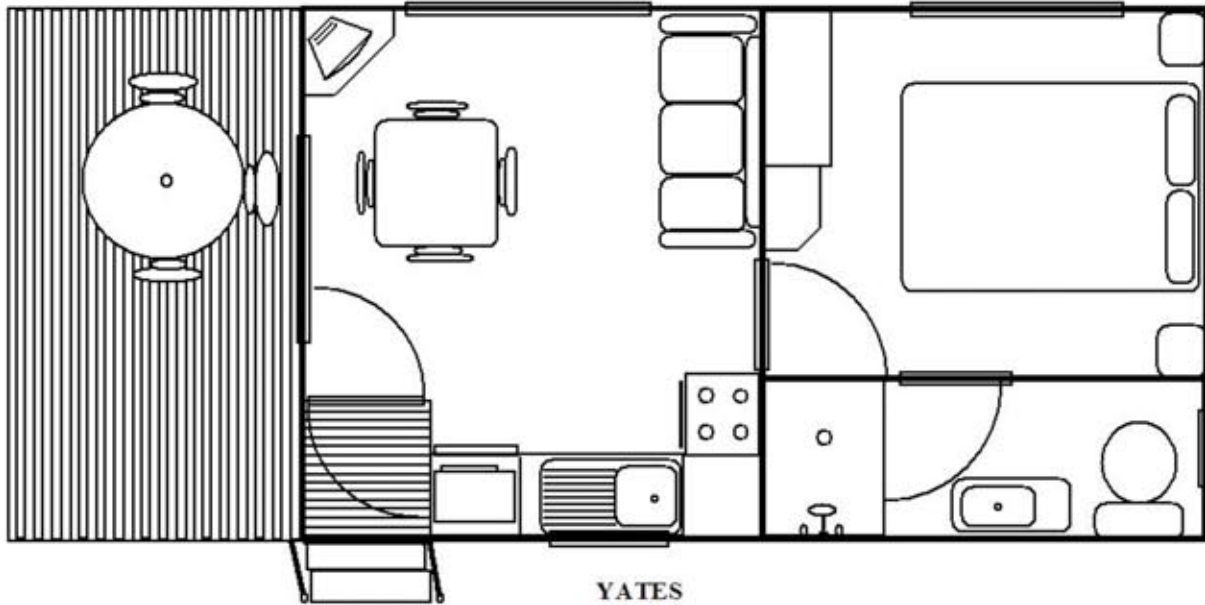

Yates park cabin 3

Car Park

Queen bed -- Ensuite -- Shower, Toilet, Vanity
Lounge Area
Kitchen Table with 4 Chairs
Gas Stove
Microwave
Fridge
All utensils, pots, pans, etc.

Linen provided -- Doonas, sheets, towels & pillows
Ceiling Fan - light
Reverse cycle air-conditioning
Satellite T.V.

Western KI Caravan Park Cabin Layouts