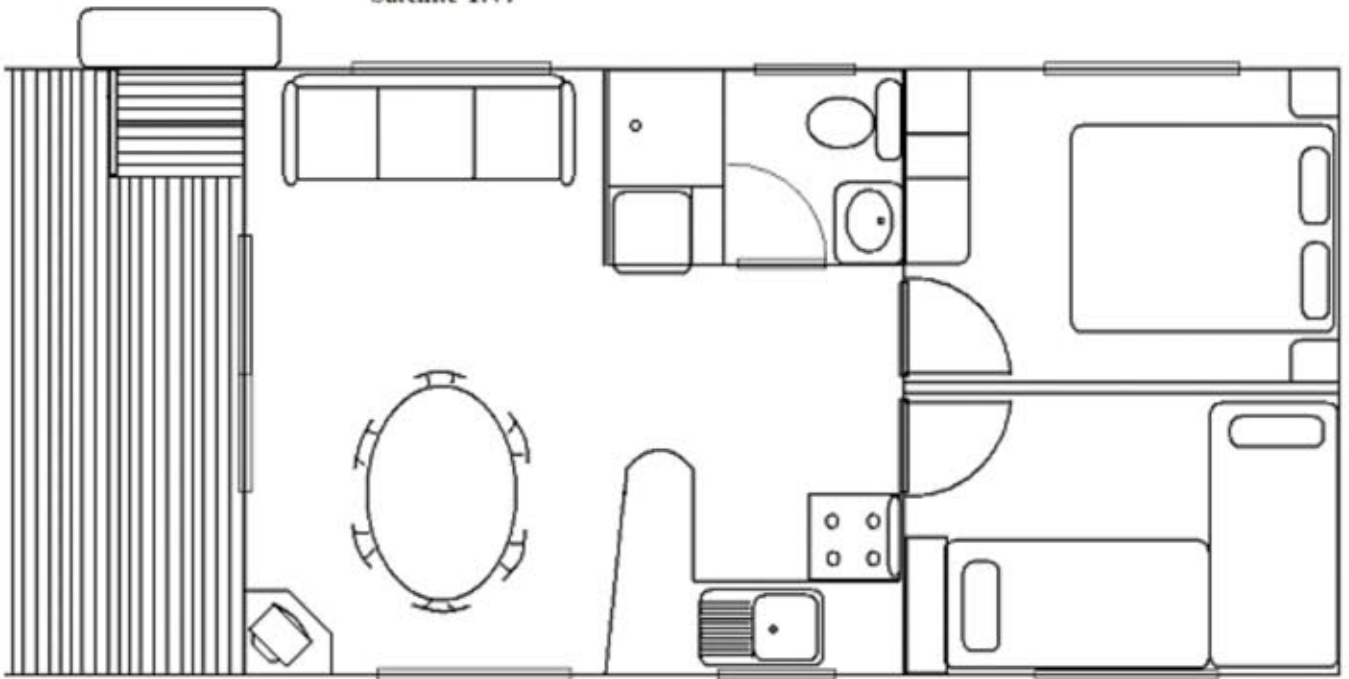

Lonzar Luxury Park cabin 6

Car Park

Main bedroom --- Queen size Bed
Lounge (Sofa Lounge – double bed) / Kitchen - Table with 5 chairs
Second bedroom , 2 single beds
Bathroom - Shower, Toilet, Vanity.
All utensils, pots, pans, etc.
Linen provided -- Doonas, sheets, towels & pillows
Ceiling Fan - light
Reverse cycle air-conditioning
Satellite T.V.

Western KI Caravan Park Cabin Layouts