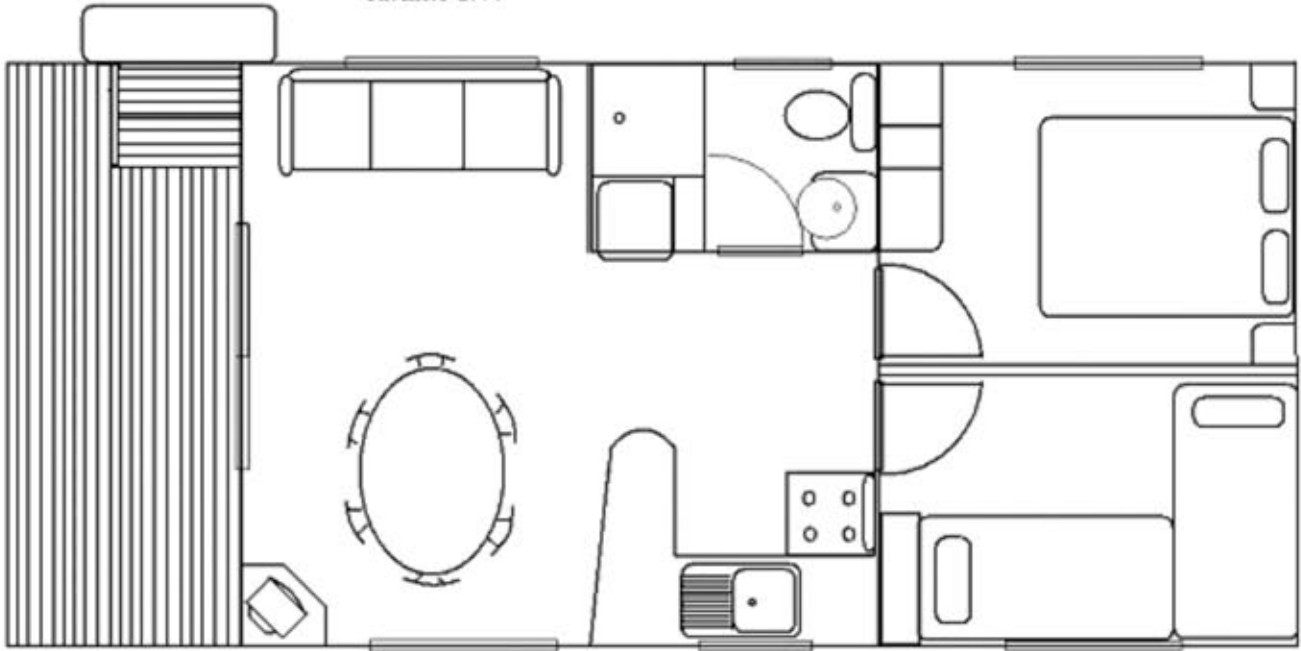

Halls Luxury Park cabin 7

Car Park

Main bedroom --- Queen size Bed
Lounge (Sofa Lounge – double bed) / Kitchen -Table with 5 chairs
Second bedroom , 2 single beds
Bathroom - Shower, Toilet, Vanity.
All utensils, pots, pans, etc.
Linen provided -- Doonas, sheets, towels & pillows
Ceiling Fan - light
Reverse cycle air-conditioning
Satellite T.V.

Western KI Caravan Park Cabin Layouts