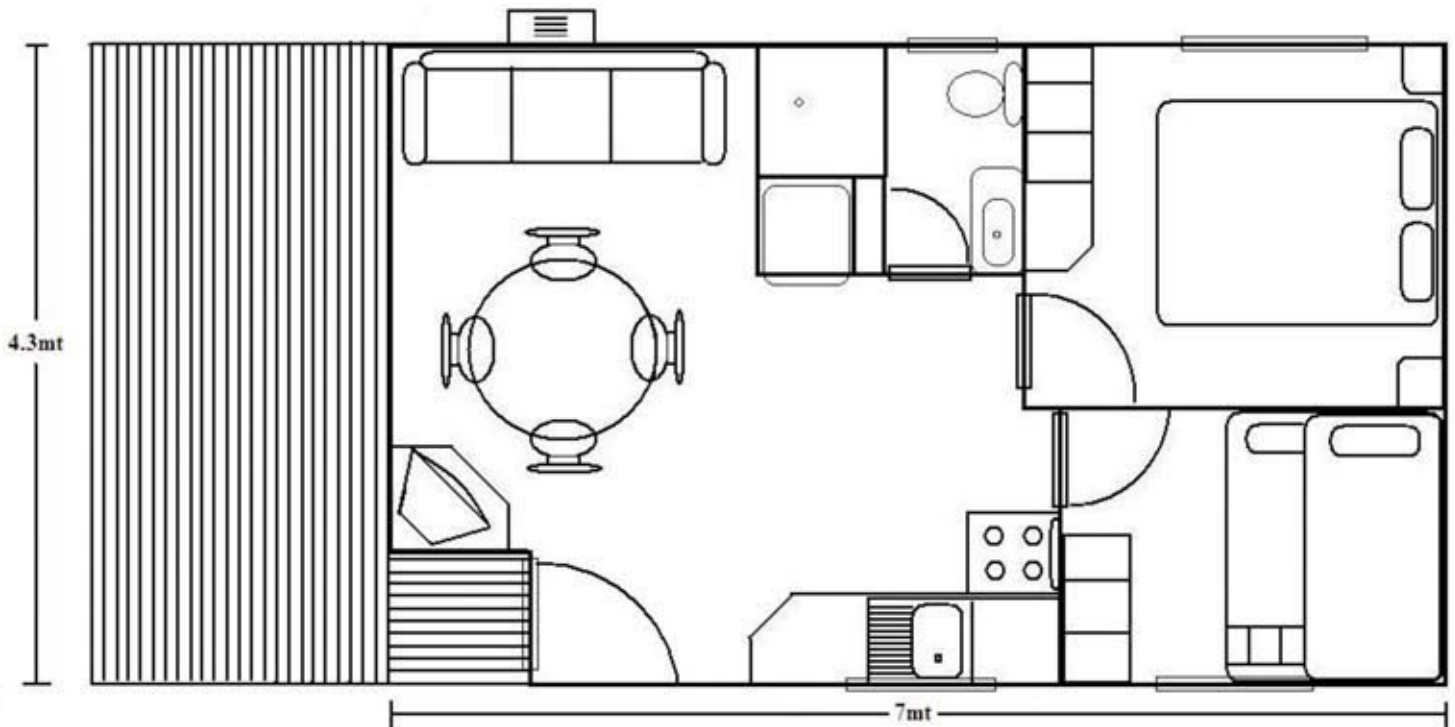

Hakea Park Cabin 4

Car Park

- Main bedroom --- Double Bed
- Second bedroom Double bed, 1 single bed (bunk)
- Kitchen -- Table with 4 Chairs
- Lounge
- Bathroom – Shower, Toilet, Vanity.
- All utensils, pots, pans, etc.
- Linen provided -- Doonas, sheets, towels & pillows
- Ceiling Fan - light
- Reverse cycle air-conditioning
- Satellite T.V.