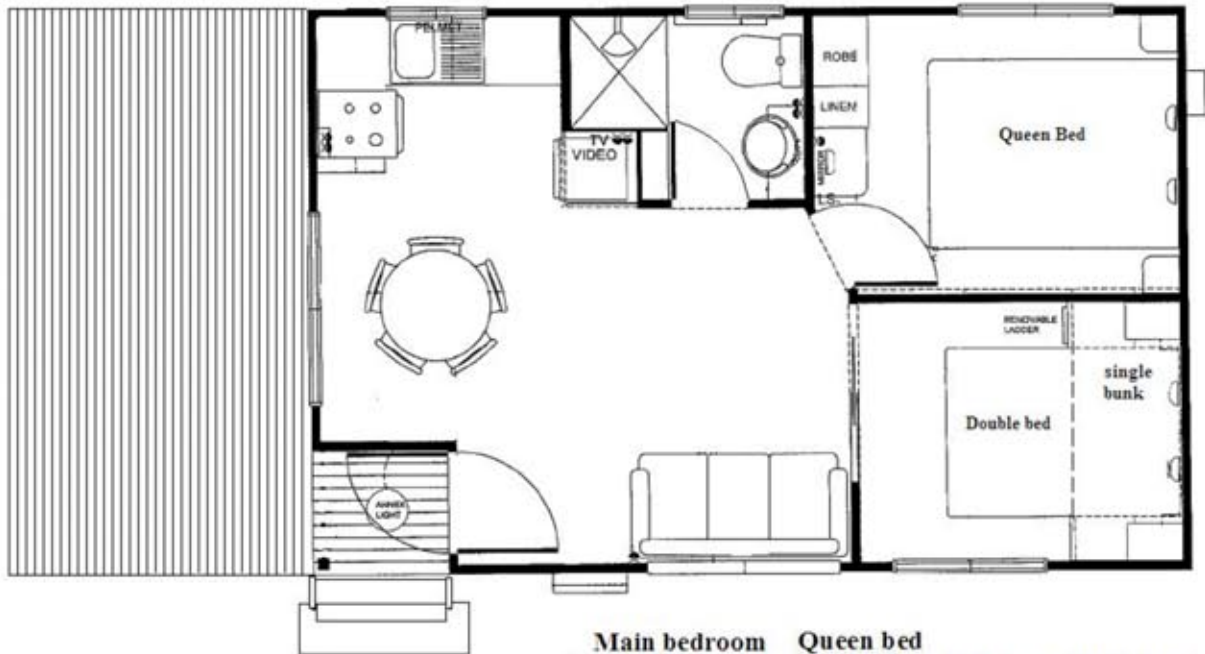

## Baxters luxury park cabin No. 8

Car Park

- Main bedroom Queen bed
- Second bedroom Double bed, fold down single bunk
- Bathroom - Shower, Toilet, Vanity
- Lounge Area - Sofa Lounge (double bed )  
Kitchen Table with 5 Chairs
- Kitchen Gas Stove, Microwave, Fridge  
All utensils, pots, pans, etc.
- Linen provided -- Doonas, sheets, towels & pillows
- Ceiling Fan - Reverse cycle air-conditioning
- Satellite T.V.

# Western KI Caravan Park Cabin Layouts