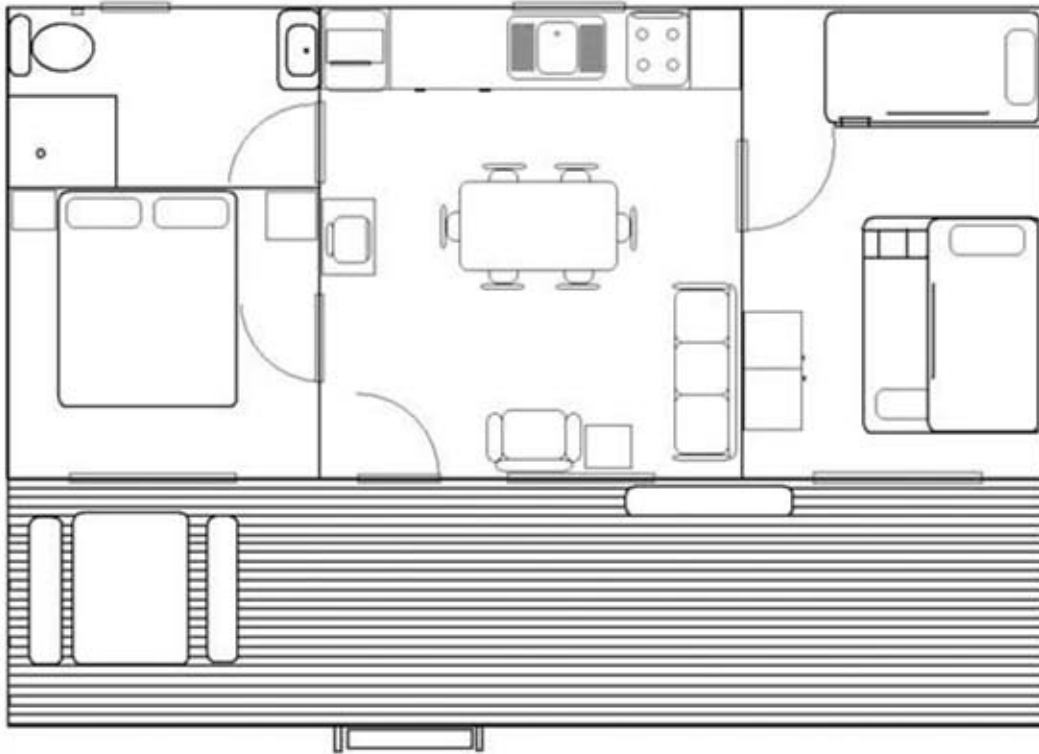

Banksia Log cabin 2

Cabin 2 (4 -7 people)
BANKSIA

Main bedroom --- Queen Bed

Lounge / Kitchen -- 5 Seater lounge, coffee Table, Table & 6 Chairs

**Second bedroom 1bunk bed, 1 double bed,
with single bed on top (bunk)**

Bathroom – Shower, Toilet, Vanity.

All linen provided as above cabin

All kitchen equipment as above.

Satellite T.V.

Western KI Caravan Park Cabin Layouts