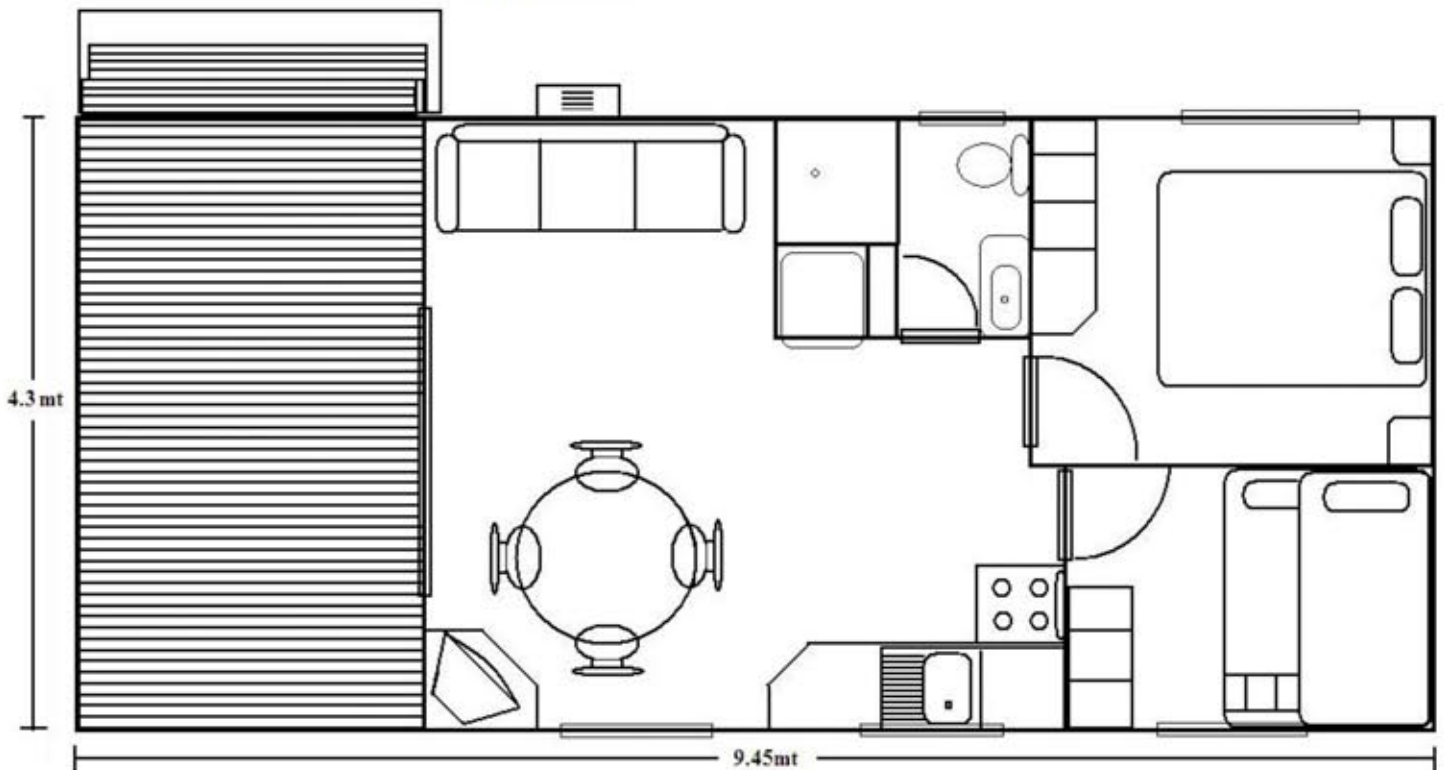

Acacia Park Cabin 5

Car Park

Main bedroom --- Double Bed
Second bedroom Double bed, 1 single bed (bunk)
Kitchen - Table with 4 chairs
Bathroom - Shower, Toilet, Vanity.
All utensils, pots, pans, etc.
Linen provided -- Doonas, sheets, towels & pillows
Ceiling Fan - light
Reverse cycle air-conditioning
Satellite T.V.